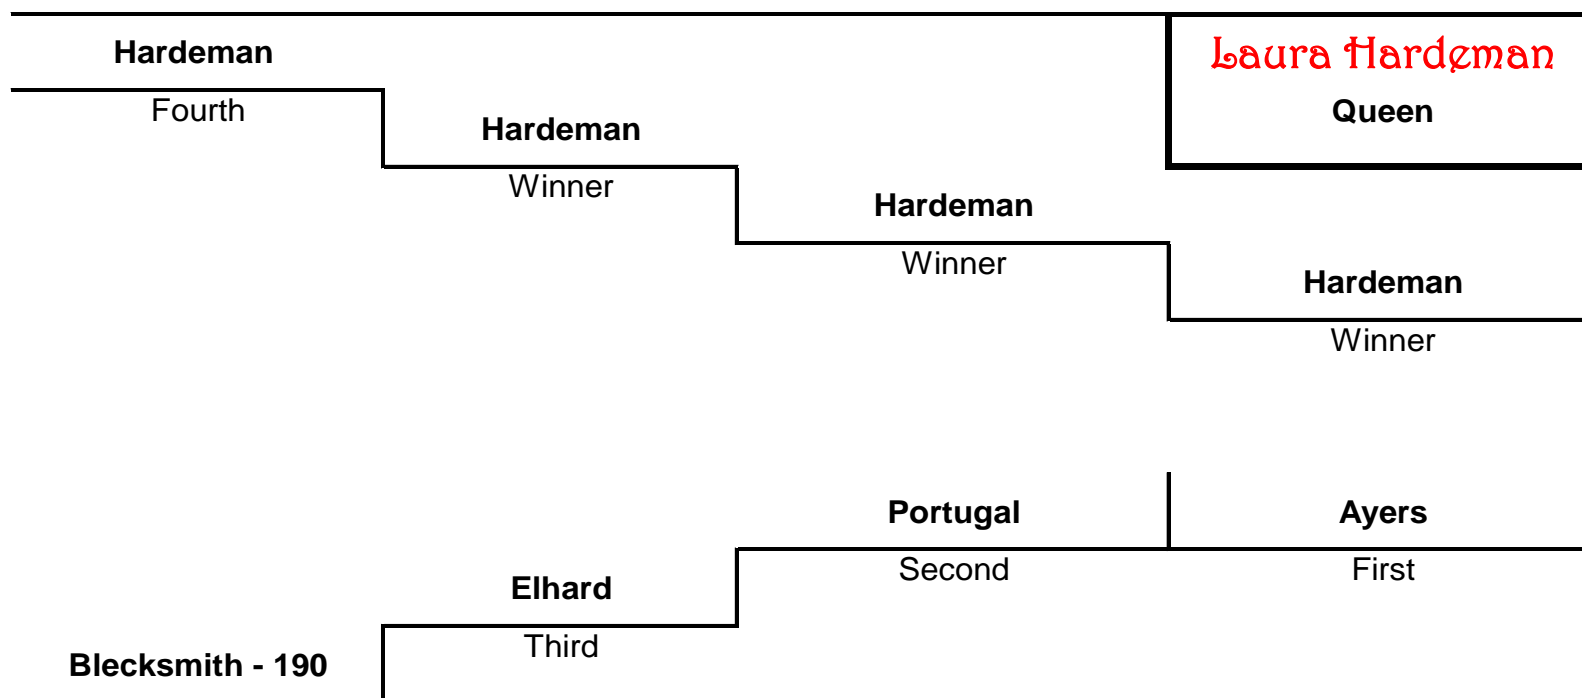

Finalists

1. Debbie Ayers
2. Pilar Portugal
3. Rachel Elhard
4. Laura Hardeman
5. Anna Blecksmith

The Promoters and Sponsors would like to thank you for your participation, whether you were a bowler, or, just part of the many spectators who have been supporting his or her favorite finalist.

We are open for your comments and suggestions for next year.