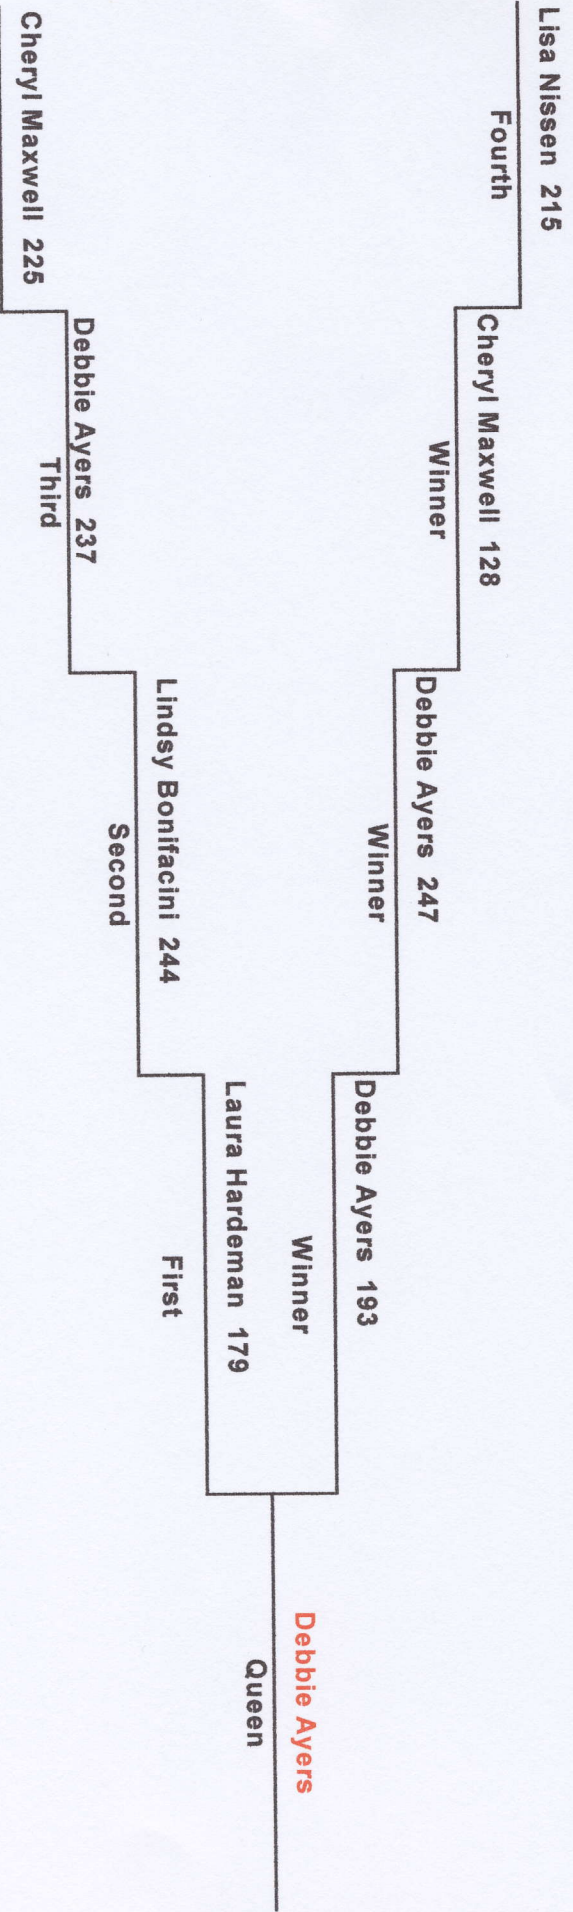

San Diego Queens Tournament

Finals

Finalists

1. Laura Hardeman
2. Lindsay Bonifacini
3. Debbie Ayers
4. Lisa Nissen
5. Cheryl Maxwell

The Promoters and Sponsors would like to thank you for your participation, and, to of the many spectators who have been supporting his or her favorite finalist.

We are open for your comments and suggestions for next year.